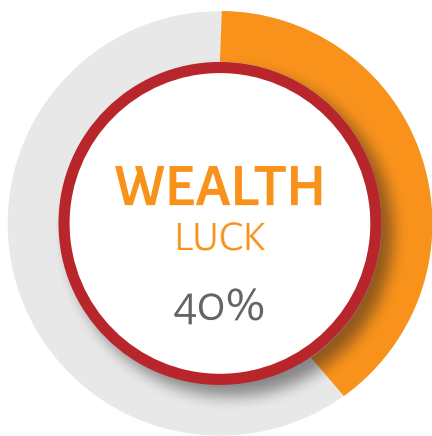

Products

W C

H L C

W L

WAYFENGSHUI
GROUP