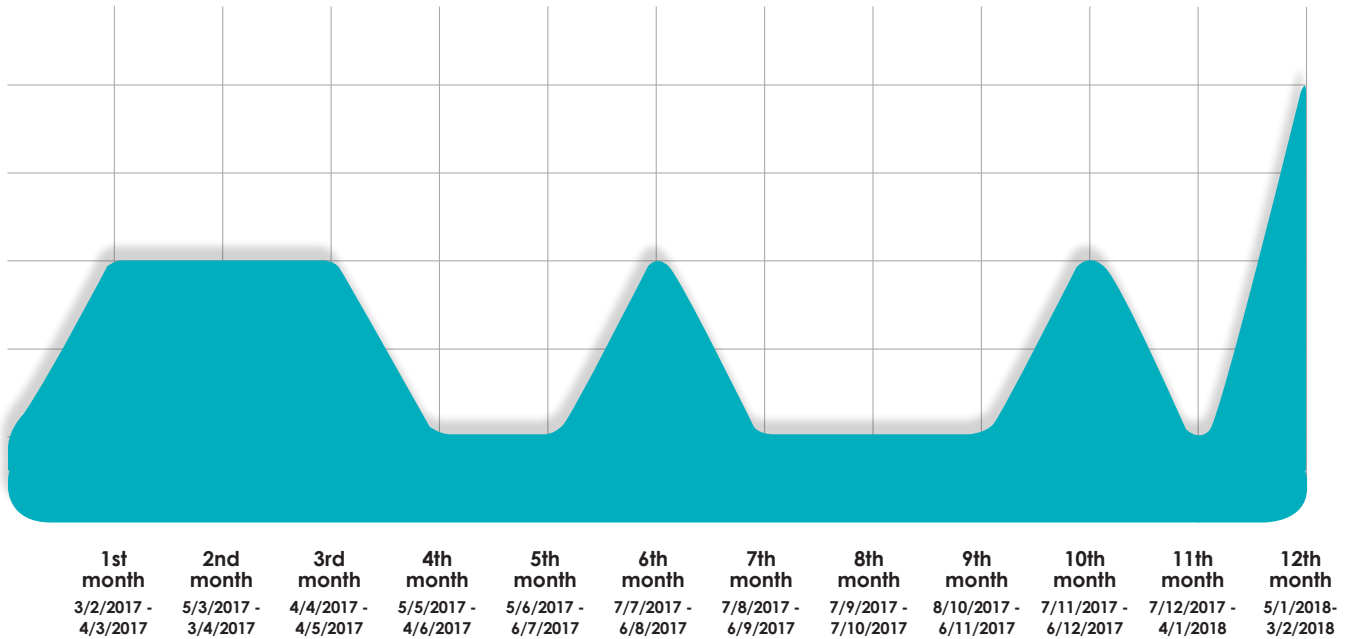

BEST TIME TO GO FOR HOLIDAYS

Best Weather!

ZODIAC AUSPICIOUS DESTINATIONS

Zodiac Sign	Auspicious Destinations	Zodiac Sign	Auspicious Destinations
Rat	Germany, Italy, France, Norway, Singapore	Horse	Singapore, Malaysia, Melbourne, Hong Kong, Taiwan
Ox	USA, Canada, Australia	Goat	Istanbul, India, Philippines, Indonesia
Tiger	Beijing, Shanghai, Hong Kong, Russia	Monkey	Penang, Shanghai, Hong Kong, Melbourne, Washington
Rabbit	Seoul, Ohio, Japan	Rooster	Japan, India, Philippines, Indonesia
Dragon	Romania, Austria, Poland, Switzerland, Thailand	Dog	USA, Taiwan, Vietnam, Beijing
Snake	Taiwan, South Korea, Beijing, New Jersey, Guangxi, Phuket, Nepal	Pig	Singapore, Shanghai, Hong Kong, Sydney