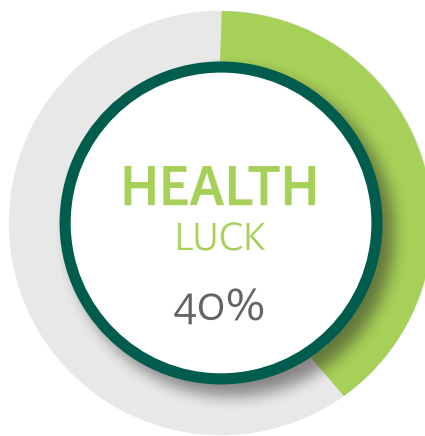

Products

W C

H L C

W L

WAYFENGSHUI
GROUP